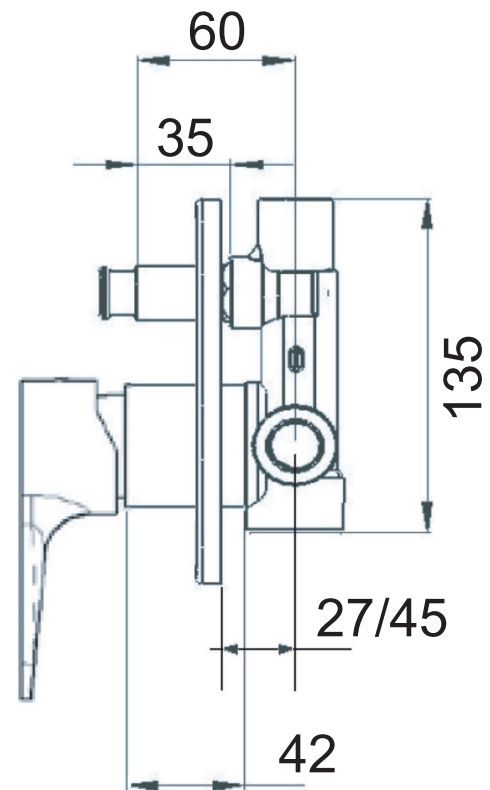

ART. COD.

W 09

ENTRATA
ACQUA FREDDA
COLD WATER
INLET
G1/2

USCITA DOCCIA
SHOWER OUTLET
G1/2

USCITA VASCA
BATH OUTLET
G3/4

ENTRATA
ACQUA CALDA
HOT WATER
INLET
G1/2

MATERIALI / MATERIALS

OTTONE CROMATO / CHROME PLATED BRASS